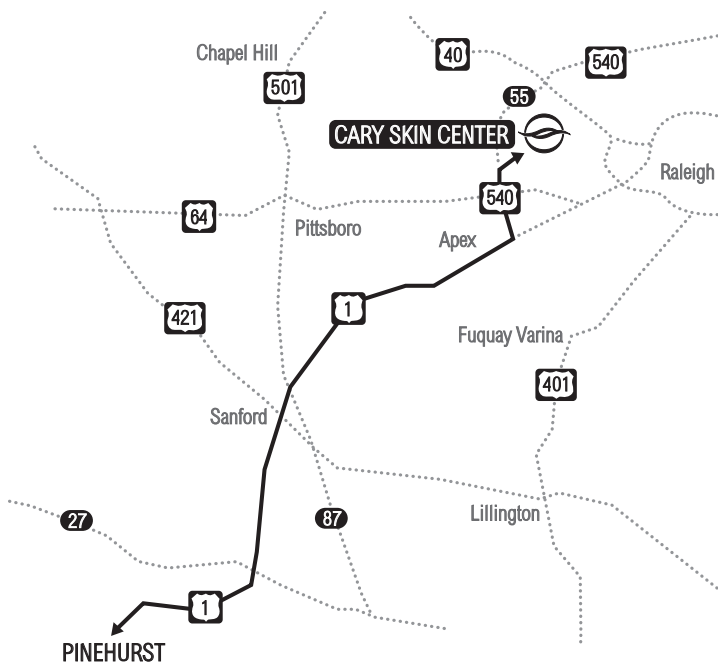

### From Greensboro/Western NC:

Take Exit 163 on the Right onto I-40 East toward Raleigh.  
Follow I-40 E to Exit 278 for NC Hwy 55.  
Take NC Hwy 55 E and Drive 8.4 miles.  
Turn Right onto Green Level West Road.  
Take the first Right onto Wellesley Trade Lane.  
Cary Skin Center will be on your Right.

### From Pinehurst/Sanford:

#### This Route does not Require a Toll:

Take US-15 North/US-501 North.  
US-15 North/US-501 becomes US-1 North.  
Take Exit 95 towards Apex, Holly Springs, Fuquay Varina.  
Turn Left on East Williams Street toward Apex.  
East Williams Street becomes NC Hwy 55.  
In 6 miles, Turn Left on Green Level West Road.  
Take the first Right onto Wellesley Trade Lane.  
Cary Skin Center will be on your Right.

#### This Route Requires 2 Tolls:

Take US-15 North/US-501 North.  
US-15 North/US-501 becomes US-1 North.  
Take Exit 93A-B for NC-540 toward Triangle Expressway/Durham/NC-55/NC-147.  
Keep left onto Exit 93B for NC-540 toward Triangle Expressway/RDU Airport/Durham.  
In 6.7 miles, Take Exit 62 for the Green Level West Road Exit.  
Turn Left onto Green Level West Road.  
In 0.7 miles, Turn Left onto Wellesley Trade Lane.  
Cary Skin Center will be on your Right.