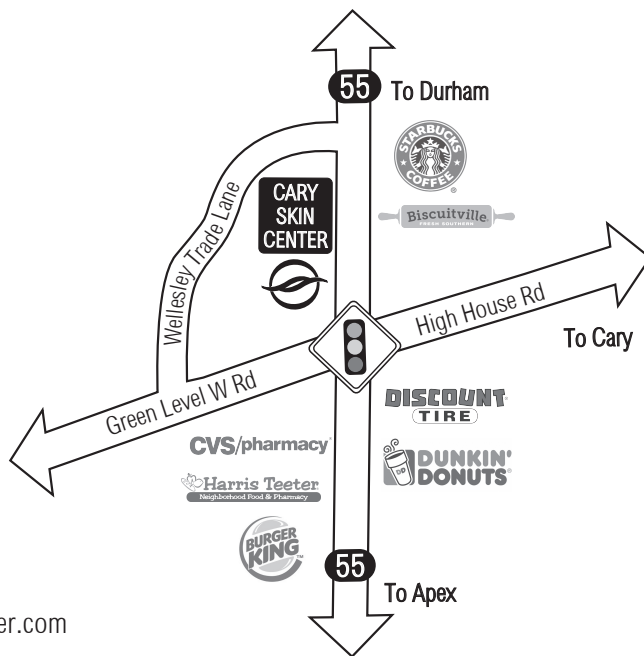

### From Greensboro/Western NC:

Take Exit 163 on the Right onto I-40 East toward Raleigh.  
Follow I-40 E to Exit 278 for NC Hwy 55.  
Take NC Hwy 55 E and Drive 8.4 miles.  
Turn Right onto Green Level West Road.  
Take the first Right onto Wellesley Trade Lane.  
Cary Skin Center will be on your Right.

### From Pinehurst/Sanford:

#### This Route does not Require a Toll:

Take US-15 North/US-501 North.  
US-15 North/US-501 becomes US-1 North.  
Take Exit 95 towards Apex, Holly Springs, Fuquay Varina.  
Turn Left on East Williams Street toward Apex.  
East Williams Street becomes NC Hwy 55.  
In 6 miles, Turn Left on Green Level West Road.  
Take the first Right onto Wellesley Trade Lane.  
Cary Skin Center will be on your Right.

#### This Route Requires 2 Tolls:

Take US-15 North/US-501 North.  
US-15 North/US-501 becomes US-1 North.  
Take Exit 93A-B for NC-540 toward Triangle Expressway/Durham/NC-55/NC-147.  
Keep left onto Exit 93B for NC-540 toward Triangle Expressway/RDU Airport/Durham.  
In 6.7 miles, Take Exit 62 for the Green Level West Road Exit.  
Turn Left onto Green Level West Road.  
In 0.7 miles, Turn Left onto Wellesley Trade Lane.  
Cary Skin Center will be on your Right.